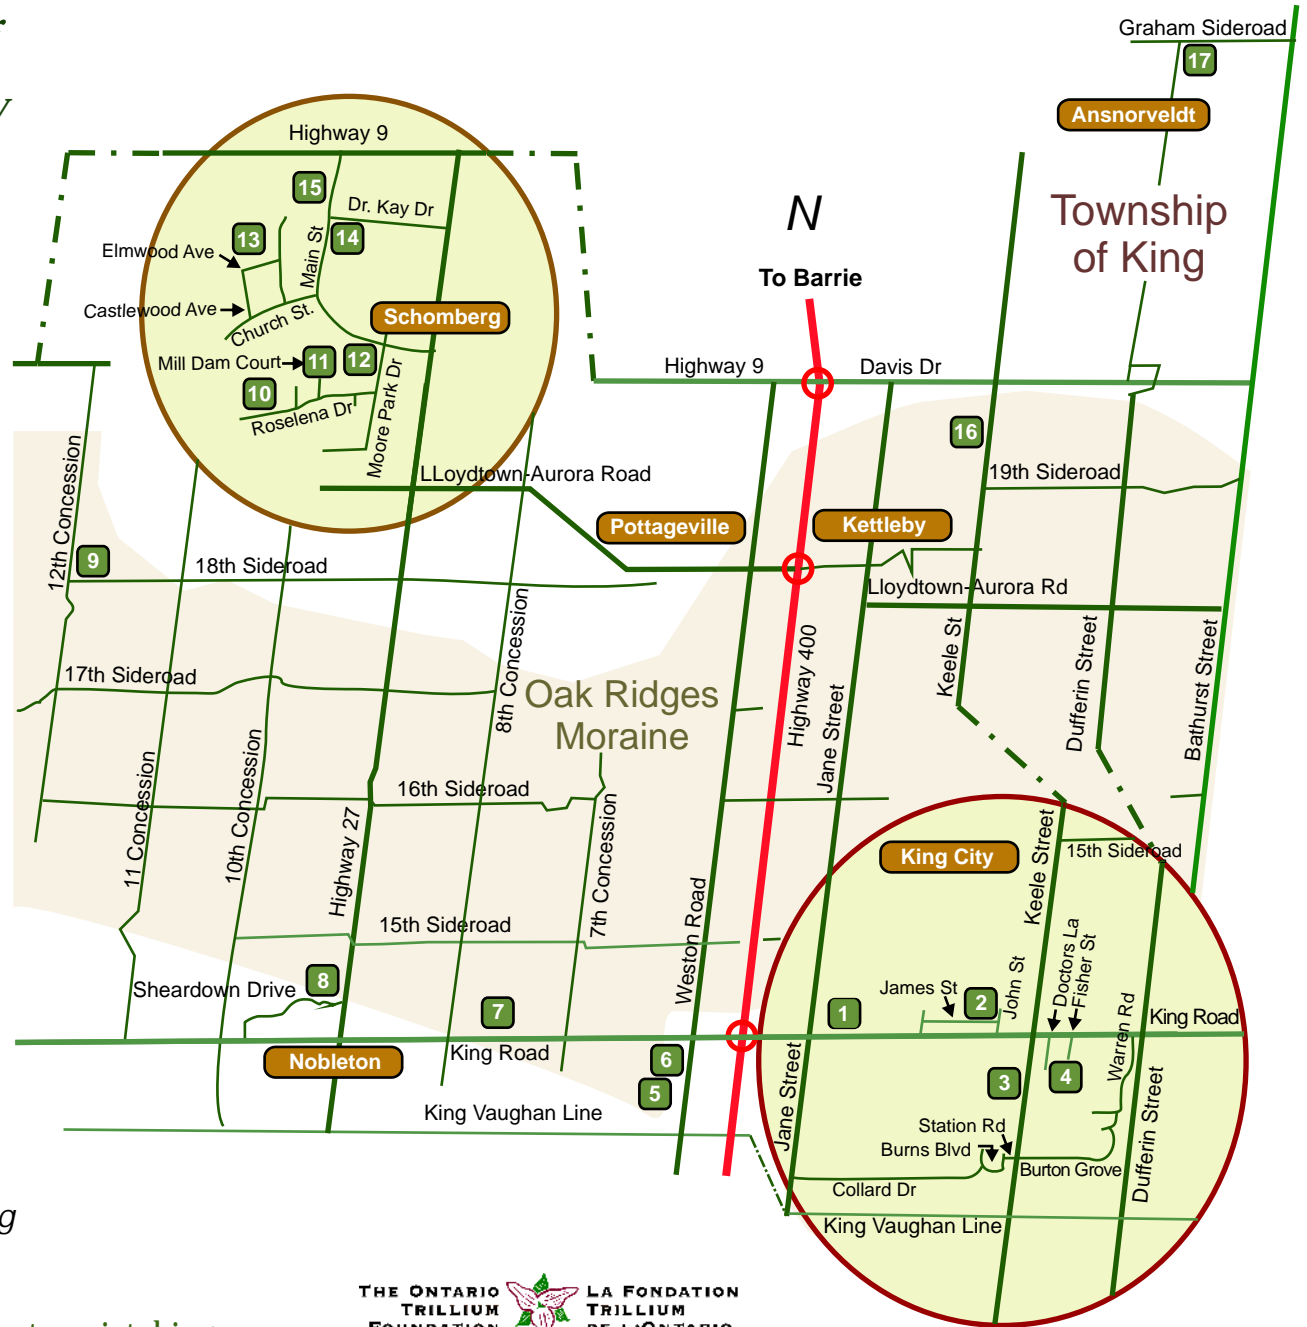

ASK Studio Tour King

May 1 & 2 Saturday & Sunday
from 10 am to 5 pm
(admission free)

2010

Studio Tour Artists

1 George Link	8 Bob Sharer
1 Evangeline Munns	8 Phyllis Vernon
1 Karola Steinbrecher	9 Helen Hermanns
2 Nancy Jones	10 Diane Styrmø
3 Kingcrafts Studio	11 Marianne Broome
4 King City Senior Centre	12 Schomberg School of Art
5 Ken MacFarlane	13 David Kempton
6 Beverley Berger	14 Greg Locke
6 Garry Conway	14 Cynthia Kubinec (guest)
6 Christine Paige	15 Tom Wray
7 Wilhelmina Cavan	16 Andrea Loeppky
7 Aggie McCormack (guest)	17 Brett Davis

Browse for that perfect piece!

Meet over 25 acclaimed King artists

Visit 17 studios / sites throughout scenic King